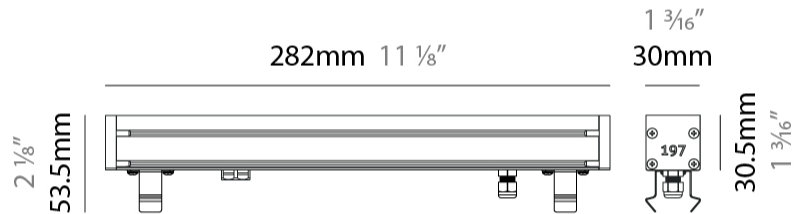

E12I0048- -

base number   Color   Lens
Temperature   Options

1. To build a product code in our configurator select the specify button on the base model # product page
2. To build a manual product code on this datasheet choose from the options listed below in blue font and add the suffix to the base model #

GENERAL

Series: Slash 30
Brand: Unonovesette
Division: Exterior
Mounting Type: Recessed
Mounting Location: In-Ground
Subcategory: Wallwash

PHYSICAL

Shape: Rectangle
Length (mm): 282
Length (in): 11 1/8
Width (mm): 30
Width (in): 1 3/16
Height (mm): 53.5
Height (in): 2 1/8
Light Distribution: Adjustable / Direct
Weight (kg): 0.46
Weight (lbs): 1.014
Diffuser: Extra clear tempered 6mm
Fixture Finish: ANA
Fixture Material: Extruded Aluminum
Cable Details: IP68 30cm Cable with Easy Lock system

ELECTRICAL

Lamp Type: LED
Input Wattage (W): 7.6
Total Output Wattage (W): 6
Dimming: Non-Dimmable
Driver Included: No
Driver Location: Remote
Driver Type: Constant Voltage - Universal
Driver Class: Class 2
Input Voltage (V): 120 - 277
Output Voltage (V): 24
Upon Request: Phase Dimming (120Vac only) / 0-10V Dimming

LED

Color Temperature (*K): 2200 / 2700 / 3000 / 4000
Max. Delivered Lumen (lm): 640 (3000K)
CRI: >90 CRI
Lamp Life (hrs): 100000

OPTICAL

Optic*: 12 / 21 / 31 / 46 / 13x36
Adjustability: Tilt ±20°

RATINGS AND CERTIFICATIONS

Certified By: Certified for North American Standards
IP rating: IP67
IK Rating: IK06