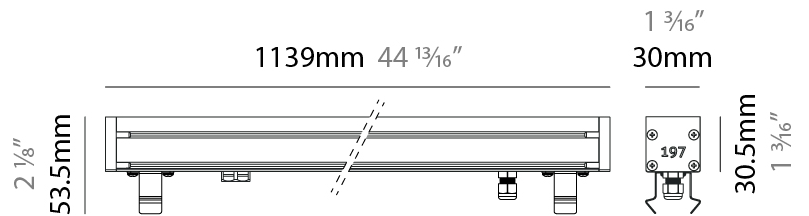

SLASH 30 RECESSED

E12I0055-

base number   Color   Lens
Temperature   Options

1. To build a product code in our configurator select the specify button on the base model # product page
2. To build a manual product code on this datasheet choose from the options listed below in blue font and add the suffix to the base model #

GENERAL

Series: Slash 30
Brand: Unonovesette
Division: Exterior
Mounting Type: Recessed
Mounting Location: In-Ground
Subcategory: Wallwash

PHYSICAL

Shape: Rectangle
Length (mm): 1139
Length (in): 44 ¹³/₁₆"
Width (mm): 30
Width (in): 1 ³/₁₆"
Height (mm): 53.5
Height (in): 2 ¹/₈"
Light Distribution: Adjustable / Direct
Diffuser: Extra clear tempered 6mm
Fixture Finish: ANA
Fixture Material: Extruded Aluminum
Cable Details: IP68 30cm Cable with Easy Lock system

ELECTRICAL

Lamp Type: LED
Input Wattage (W): 64
Total Output Wattage (W): 50
Dimming: Non-Dimmable
Driver Included: No
Driver Location: Remote
Driver Type: Constant Voltage - Universal
Driver Class: Class 2
Input Voltage (V): 120 - 277
Output Voltage (V): 24
Upon Request: Phase Dimming (120Vac only) / 0-10V Dimming

LED

Color Temperature (°K): 2200 / 2700 / 3000 / 4000
Max. Delivered Lumen (lm): 4560 (3000K)
CRI: >90 CRI
Lamp Life (hrs): 100000

OPTICAL

Optic°: 12 / 21 / 31 / 46 / 13x36
Adjustability: Tilt ±20°

RATINGS AND CERTIFICATIONS

Certified By: Certified for North American Standards
IP rating: IP67
IK Rating: IK06