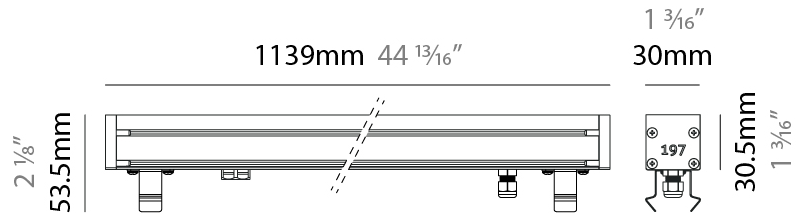

SLASH 30 RECESSED

E12I0062- -

base number   Color   Lens
Temperature   Options

1. To build a product code in our configurator select the specify button on the base model # product page
2. To build a manual product code on this datasheet choose from the options listed below in blue font and add the suffix to the base model #

GENERAL

Series: Slash 30
Brand: Unonovesette
Division: Exterior
Mounting Type: Recessed
Mounting Location: In-Ground
Subcategory: Wallwash

PHYSICAL

Shape: Rectangle
Length (mm): 1139
Length (in): 44 ¹³/₁₆"
Width (mm): 30
Width (in): 1 ³/₁₆"
Height (mm): 53.5
Height (in): 2 ¹/₈"
Light Distribution: Adjustable / Direct
Diffuser: Extra clear tempered 6mm
Fixture Finish: ANA
Fixture Material: Extruded Aluminum
Cable Details: IP68 30cm Cable with Easy Lock system

ELECTRICAL

Lamp Type: LED
Input Wattage (W): 16.71
Total Output Wattage (W): 13.05
Dimming: 1-10V Dimming
Driver Included: No
Driver Location: Remote
Driver Type: Constant Voltage - Universal
Driver Class: Class 2
Housing: ENCP9
Input Voltage (V): 120 - 277
Output Voltage (V): 24
Upon Request: Phase Dimming (120Vac only)

LED

Color Temperature (°K): 2200 / 2700 / 3000 / 4000
Max. Delivered Lumen (lm): 1260 (3000K)
CRI: >90 CRI
Lamp Life (hrs): 100000

OPTICAL

Optic°: 12 / 21 / 31 / 46 / 13x36
Adjustability: Tilt ±20°

RATINGS AND CERTIFICATIONS

Certified By: Certified for North American Standards
IP rating: IP67
IK Rating: IK06